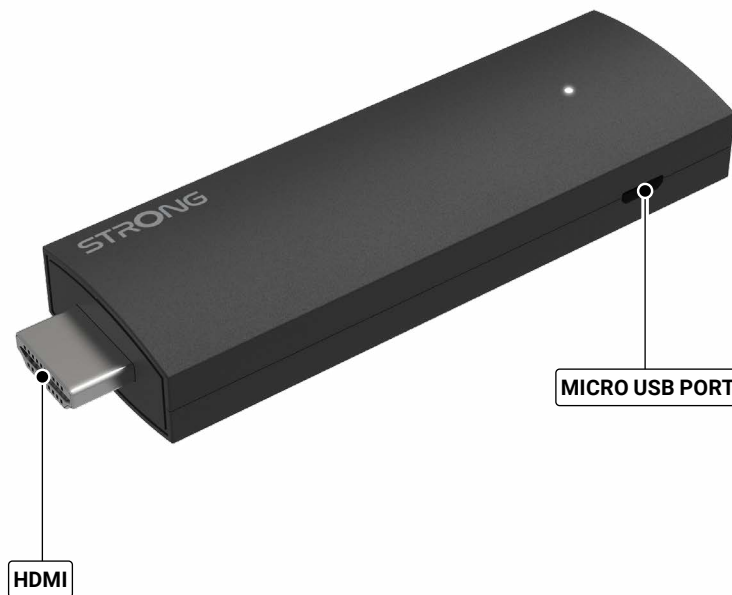

STRONG | androidtv

LEAP-UNA TV STICK

- Access to apps, games, streaming services and more via Google Play⁽²⁾
- Dual band Wi-Fi
- Connect to other devices and share data via Bluetooth
- Sharing of digital media between multimedia devices

- Software updates through internet and via external USB devices
- **Connections:** HDMI 1.4 with CEC, 5V/1 A DC power adapter, Wi-Fi, Bluetooth

(1) The availability of the language depends on Google Voice Search support.
(2) STRONG cannot be held liable for services by third parties. Offers by third parties may be changed or removed at any time, may not be available in all regions and may require a separate subscription.

Video decoder

Aspect ratio: 4:3 and 16:9
Video resolution: 2160p, 480i, 480p, 576i, 576p, 720p, 1080i, 1080p24, 1080p30, 1080p60
Video format: HEVC H.265, MPEG-4, MP@ML, MP@HL profiles, AV1, VC-1/VP8/VP9, HDR10, HDR10+, HLG

Audio decoder

Audio decoding: MPEG Audio Layers 1, 2 & 3, MPEG-4 Audio, AAC LC, AAC LC + SBR Level 2, AAC 5.1, HE AAC Level 2 & Level 4, Dolby Audio Passthrough*

System & Memory

Android Version: 11
Chipset: Amlogic S805X2 Quad A35
15000 DMIPS
32K I/D cache
512KB L2 cache
ARM G31 MP2
OpenGL ES 3.2 Graphics engine
SDRAM: DDR4: 1 GB
Flash: eMMC: 8 GB

Connectors

HDMI
Micro USB port

General data

Wi-Fi: IEEE 802.11b/g/n, 2.4 GHz
IEEE 802.11a/n/ac, 5 GHz
Bluetooth: 5
HDMI: HDMI 1.4 with CEC
Power supply: AC 110 - 240 V AC
~ 50/60 Hz
Input voltage: DC 5 V, 1 A
Power consumption working: 5 W
Operating temperature range:
0 ~ +45 °C
Storage temperature: -10 ~ +70 °C
Dimensions (W x D x H) in mm:
90x30x15
Weight: 35 g

Package content

Android TV HDMI TV Stick
Voice Enabled Remote Control
Power Adapter 5 V / 1 A
HDMI Extender Cable
2x AAA Batteries
Installation instructions

*Dolby Digital Plus, Dolby Digital and the double-D symbol are registered trademarks of Dolby Laboratories

Google Assistant is not available in certain languages and countries. Availability of services varies by country and language. Disney+ may not be available in all countries.

Intended for indoor use only in EU member states and EFTA states.

Subject to alterations. In consequence of continuous research and development technical specifications, design and appearance of products may change. Google TV is the name of this device's software experience and a trademark of Google LLC. Google, YouTube, Google Cast, YouTube Music and other marks are trademarks of Google LLC. Wi-Fi is a registered trademark of Wi-Fi Alliance*. The terms HDMI, HDMI High-Definition Multimedia Interface, HDMI Trade dress and the HDMI Logos are trademarks or registered trademarks of HDMI Licensing Administrator, Inc. Manufactured under licence from Dolby Laboratories. Dolby, Dolby Audio, Pro Logic, and the double-D symbol are trademarks or registered trademarks of their respective owners. Covered by one or more claims of the HEVS patents listed at patentlist.accessadvance.com. All other product names are trademarks or registered trademarks of their respective owners.
© STRONG 2025. All rights reserved.

EAN LEAP-UNA: 9120137870206
PCB: 10