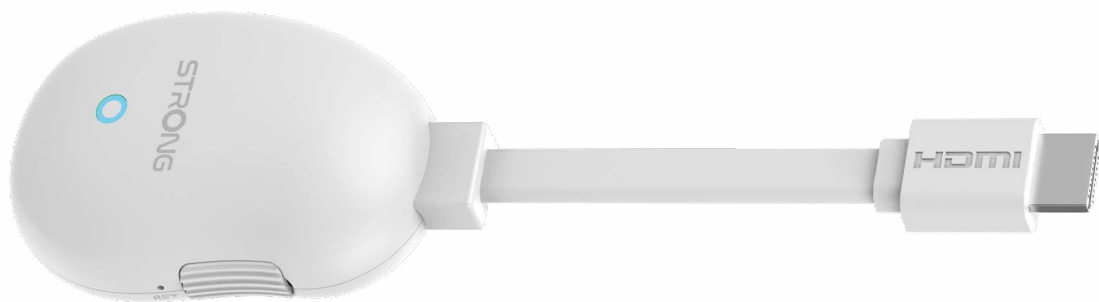

STRONG

LEAP-NEVE 4K UHD Streaming Dongle

4K

Ultra HD

NETFLIX

YouTube

Disney+

prime video

Dual Band
Wi-Fi 6

User-friendly

Mobile screening

Ethernet port

USB C port

Multi profile

Kids profile

The Smart Dongle for Daily Entertainment

Meet LEAP-NEVE, a sleek and innovative dongle designed to transform any screen into a powerful Smart TV. With Google TV™, access over 400,000+ movies and shows across 10,000+ apps, all organized just for you. Stream your favorite shows on Netflix, YouTube, Prime Video, Disney+, DAZN, Spotify, and more all in one place. With Google Cast, effortlessly share content from your devices to the big screen. LEAP-NEVE also comes with must-haves such as 4K UHD resolution, H.265 Decoding, Dual Band Wi-Fi 6, Dolby Vision Atmos, integrated Ethernet port and more. With the fully featured Google Assistant you can control playback, play or resume TV shows and movies with voice commands and get answers to trivia questions. Compact, stylish and user-friendly, LEAP-NEVE is your gateway to limitless entertainment.