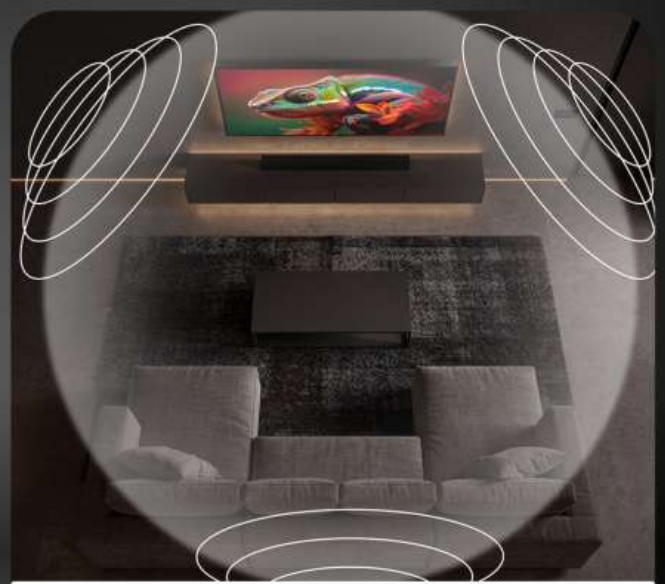

bit

8 bit

Redefining Smart Entertainment

Discover the H777 range, a 4K UHD Google Smart TV built for immersive entertainment. Enjoy stunning visuals with 4K resolution, HDR10 and Dolby Vision, delivering vibrant colors and enhanced contrast. Experience cinematic sound with Dolby Atmos and Dolby Audio. Access Netflix, YouTube, Prime Video and many other apps for endless streaming. The built-in Triple Tuner (DVB-T2/C/S2) provides direct access to free-to-air channels without extra equipment. An intuitive interface, EPG, parental control and favorite lists make navigation simple. With 4 HDMI ports, Wi-Fi, USB playback and screen mirroring, the H777 combines sleek design, smart features and powerful performance for a premium viewing experience.

<https://www.strong-eu.com/strong-entertainment/selection>

4K Ultra HD brings crystal-clear images
and **vibrant colors**

Screen mirroring

Dolby Vision Atmos

- **AV:** Easily connect DVD players, classic game consoles, or camcorders for instant playback
- **Common Interface:** Insert a CI/CI+ module to access encrypted channels from compatible TV providers
- **HDMI:** Connect consoles, Blu-ray players or soundbars and enjoy high-quality audio and video through a single cable
- **ANT:** Connect a terrestrial antenna and access free-to-air digital TV channels
- **SATELLITE:** Plug in your satellite dish to enjoy a wide range of satellite channels
- **USB 2.0:** Play your favorite photos, music and videos directly from a USB device
- **LAN:** Connect to the internet for seamless streaming and Smart TV services
- **DIGITAL:** AUDIO Link your TV to a soundbar or home theater system for enhanced audio experience