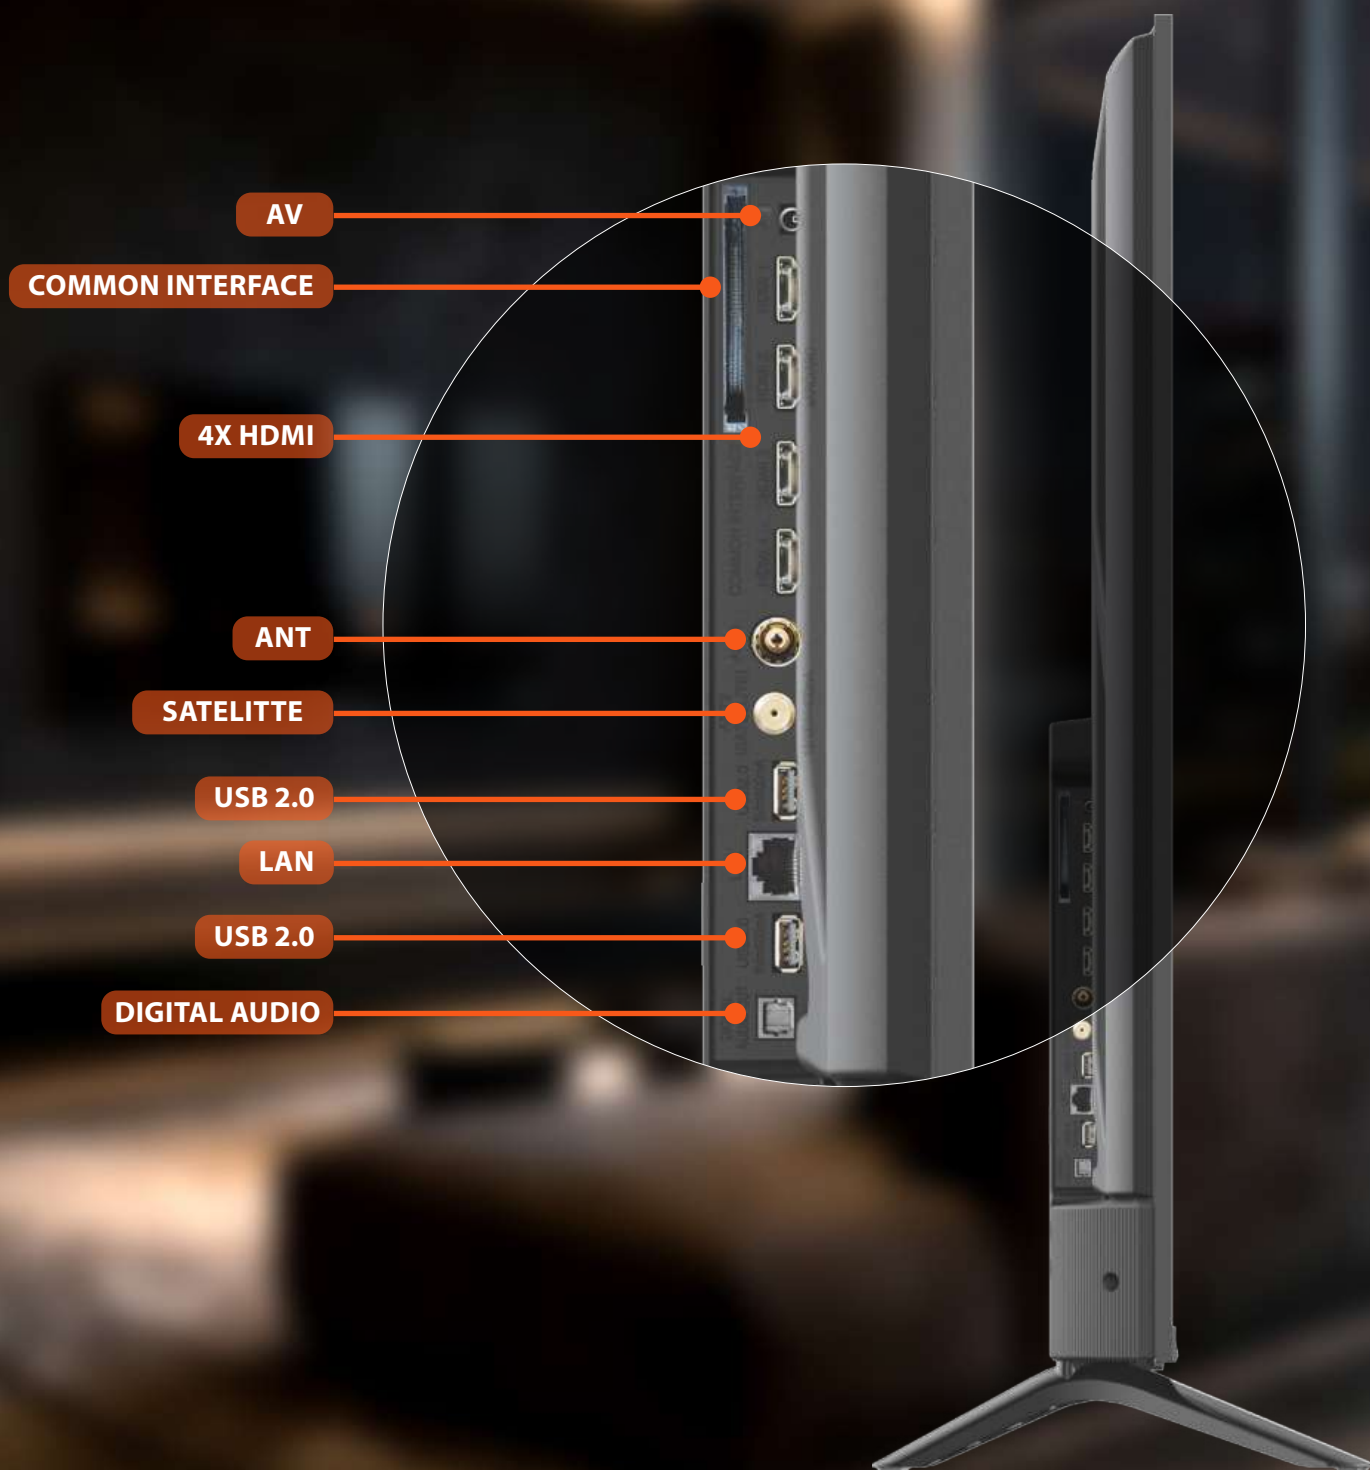

bit

8 bit

Redefining Smart Entertainment

Discover the H777 range, a 4K UHD Google Smart TV built for immersive entertainment. Enjoy stunning visuals with 4K resolution, HDR10 and Dolby Vision, delivering vibrant colors and enhanced contrast. Experience cinematic sound with Dolby Atmos and Dolby Audio. Access Netflix, YouTube, Prime Video and many other apps for endless streaming. The built-in Triple Tuner (DVB-T2/C/S2) provides direct access to free-to-air channels without extra equipment. An intuitive interface, EPG, parental control and favorite lists make navigation simple. With 4 HDMI ports, Wi-Fi, USB playback and screen mirroring, the H777 combines sleek design, smart features and powerful performance for a premium viewing experience.

<https://www.strong-eu.com/strong-entertainment/selection>

4K Ultra HD brings crystal-clear images
and **vibrant colors**

Screen mirroring

Dolby Vision Atmos

- **AV:** Easily connect DVD players, classic game consoles, or camcorders for instant playback
- **Common Interface:** Insert a CI/CI+ module to access encrypted channels from compatible TV providers
- **HDMI:** Connect consoles, Blu-ray players or soundbars and enjoy high-quality audio and video through a single cable
- **ANT:** Connect a terrestrial antenna and access free-to-air digital TV channels
- **SATELLITE:** Plug in your satellite dish to enjoy a wide range of satellite channels
- **USB 2.0:** Play your favorite photos, music and videos directly from a USB device
- **LAN:** Connect to the internet for seamless streaming and Smart TV services
- **DIGITAL:** AUDIO Link your TV to a soundbar or home theater system for enhanced audio experience