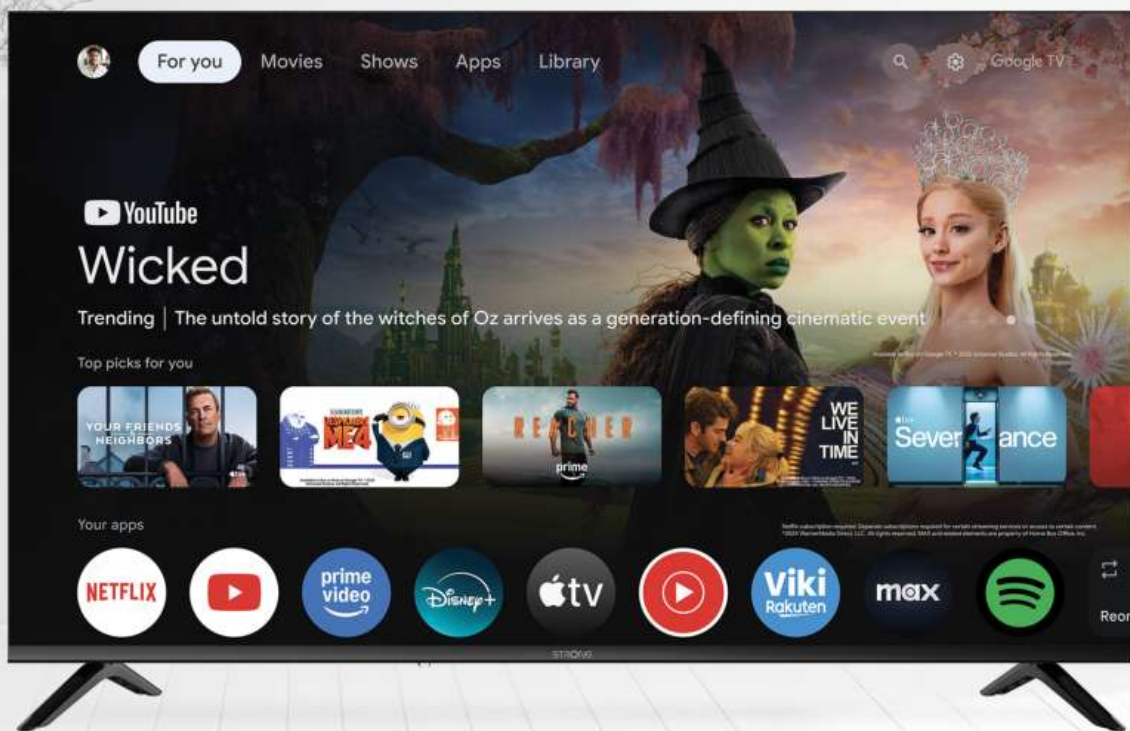

STRONG

Google TV

SMART TV 43" / 50" / 55" H777 SERIES

4K

Ultra HD

HDR

HDR 10

8

bit

8 bit

Redefining Smart Entertainment

Discover the H777 range, a 4K UHD Google Smart TV built for immersive entertainment. Enjoy stunning visuals with 4K resolution, HDR10 and Dolby Vision, delivering vibrant colors and enhanced contrast. Experience cinematic sound with Dolby Atmos and Dolby Audio. Access Netflix, YouTube, Prime Video and many other apps for endless streaming. The built-in Triple Tuner (DVB-T2/C/S2) provides direct access to free-to-air channels without extra equipment. An intuitive interface, EPG, parental control and favorite lists make navigation simple. With 4 HDMI ports, Wi-Fi, USB playback and screen mirroring, the H777 combines sleek design, smart features and powerful performance for a premium viewing experience.

<https://www.strong-eu.com/strong-entertainment/selection>

4K Ultra HD brings crystal-clear images
and **vibrant colors**

Screen mirroring

Dolby Vision Atmos

- **AV:** Easily connect DVD players, classic game consoles, or camcorders for instant playback
- **Common Interface:** Insert a CI/CI+ module to access encrypted channels from compatible TV providers
- **HDMI:** Connect consoles, Blu-ray players or soundbars and enjoy high-quality audio and video through a single cable
- **ANT:** Connect a terrestrial antenna and access free-to-air digital TV channels
- **SATELLITE:** Plug in your satellite dish to enjoy a wide range of satellite channels
- **USB 2.0:** Play your favorite photos, music and videos directly from a USB device
- **LAN:** Connect to the internet for seamless streaming and Smart TV services
- **DIGITAL:** AUDIO Link your TV to a soundbar or home theater system for enhanced audio experience